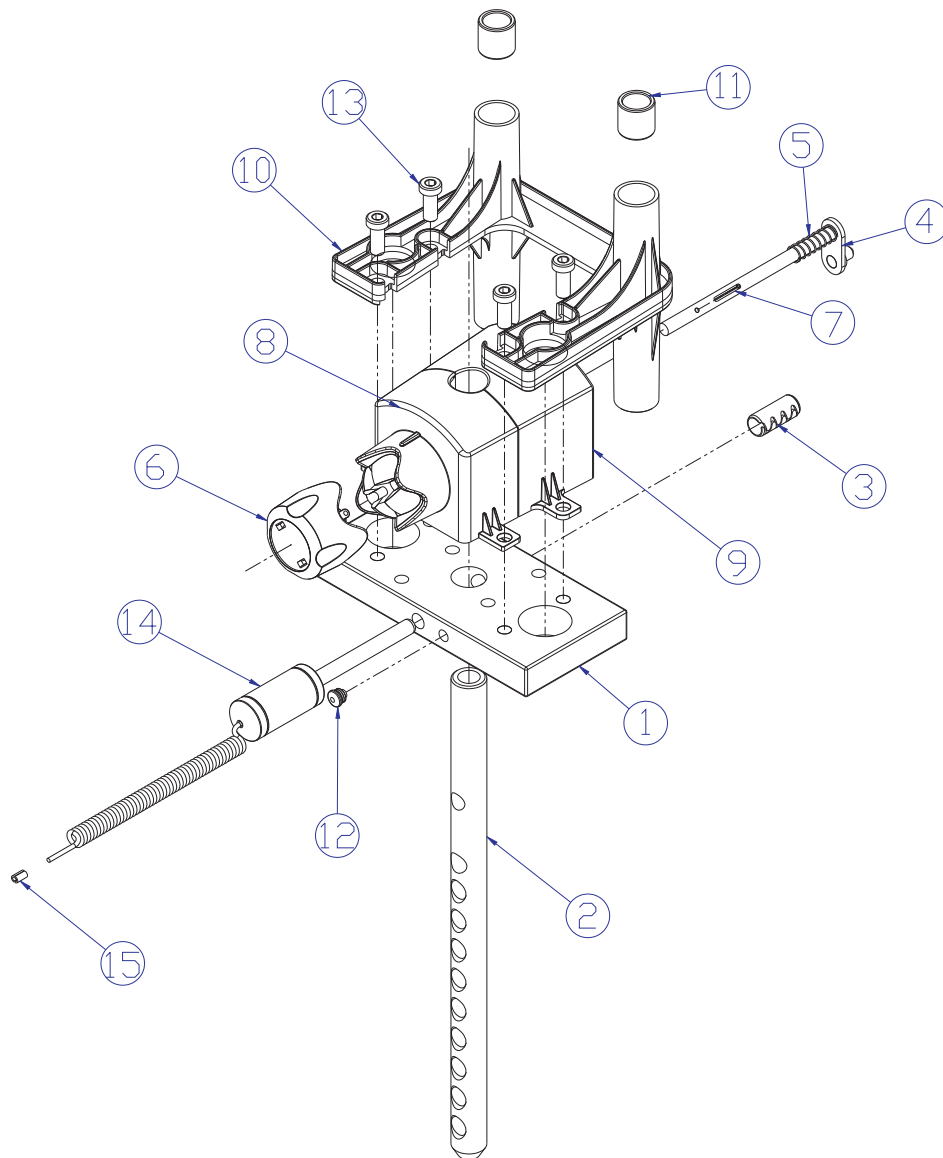

ITEM NO	QTY	PART NO	DESCRIPTION
1	1	7318601	COVER, TOWER- TOP FRONT
2	1	7318701	COVER, TOWER- TOP REAR
3	1	7318801	COVER, TOWER- BOTTOM FRONT
4	1	7318901	COVER, TOWER- BOTTOM REAR
5	9	3236501	M4 X 0.7 PHL PAN MS ST ZN
6	16	3239101	SCREW, M5X10 PHL PAN TT ST
7	1	7318301	SHROUD, TOWER- REAR SHORT
8	1	7318401	SHROUD, TOWER- FRT SHORT RH
9	1	7318402	SHROUD, TOWER- FRT SHORT LH
10	6	7583501	RETAINER, FZ SHROUD

FZAB ABDOMINAL 5 LB INCREMENT WEIGHT ASSEMBLY - 7327601

ITEM NO.	QTY.	PART NO.	DESCRIPTION
1	1	7968501	ASSY, FZ INC WEIGHT 5LB
2	1	7328001	BRKT, INCREMENT WT - 5 LB
3	2	3236202	SCREW, M10 X1.5 25MM

FZAB ABDOMINAL 10 LB INCREMENT WEIGHT ASSEMBLY - 7327701

ITEM NO.	QTY.	PART NO.	DESCRIPTION
1	1	7968501	ASSY, FZ INC WEIGHT 5LB
2	1	7328101	BRKT, INCREMENT WT - 10 LB
3	2	3236202	SCREW, M10 X1.5 25MM

FZAB ABDOMINAL 15 LB INCREMENT WEIGHT ASSEMBLY - 7327801

ITEM NO.	QTY.	PART NO.	DESCRIPTION
1	1	7968501	ASSY, FZ INC WEIGHT 5LB
2	1	7328201	BRKT, INCREMENT WT - 15 LB
3	2	3236202	SCREW, M10 X1.5 25MM

FZAB ABDOMINAL HEAD PLATE ASSEMBLY - 7350601

ITEM NO	QTY	PART NO	DESCRIPTION
1	1	7326701	HEAD PLATE
2	1	7347801	STEM, 9 PLATE
3	1	3236001	BUSHING, SPRING PIN
4	1	7327201	WLDMT, INCREMENT WT PIN
5	1	6411801	SPRING, POP PIN 3/8 DIA X 2-3/4
6	1	7326101	KNOB, INC WT SELECTOR
7	1	3110008	ROLL PIN, 1/8 X 1-1/4
8	1	7326401	HOUSING, SELECTOR - FRONT
9	1	7326501	HOUSING, SELECTOR - REAR
10	1	7362101	STABILIZER, HEAD PLATE
11	4	7459601	BUSHING, HEAD PLT STABILIZER
12	1	7356501	PLUG, LANYARD ATTACHMENT
13	4	3236202	SCREW, M10 X1.5 25MM
14	1	7338101	ASSY, WT STACK SELECTOR PIN
15	1	7523601	CRIMP, CABLE